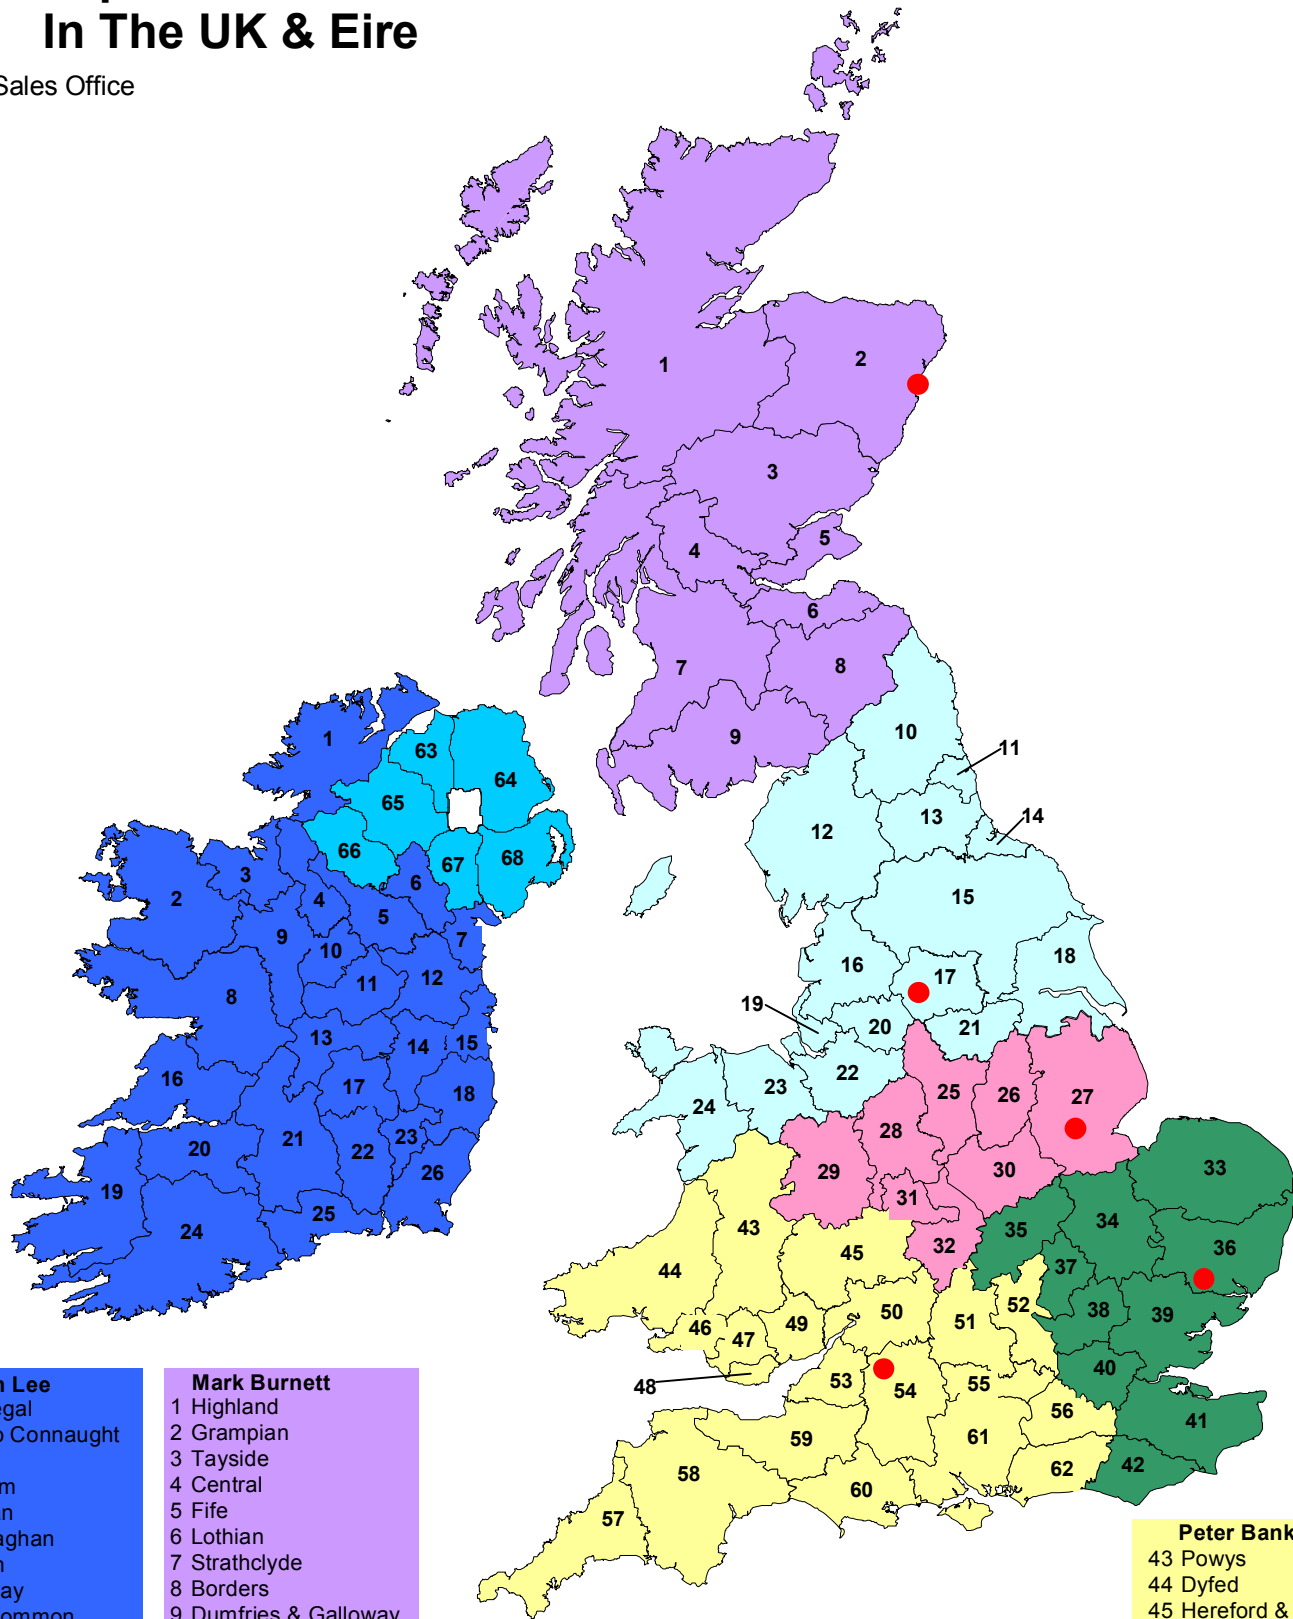

# DCA Reps' Areas & Offices In The UK & Eire

● = Sales Office

- Allan Lee**
- 1 Donegal
  - 2 Mayo Connaught
  - 3 Sligo
  - 4 Leitrim
  - 5 Cavan
  - 6 Monaghan
  - 7 Louth
  - 8 Galway
  - 9 Roscommon
  - 10 Longford
  - 11 West Meath
  - 12 Meath
  - 13 Offaly
  - 14 Kildare
  - 15 Dublin
  - 16 Clare
  - 17 Laois Leinster
  - 18 Wicklow
  - 19 Kerry
  - 20 Limerick
  - 21 Tipperary
  - 22 Kilkenny
  - 23 Carlow
  - 24 Cork
  - 25 Waterford
  - 26 Wexford

- Mark Burnett**
- 1 Highland
  - 2 Grampian
  - 3 Tayside
  - 4 Central
  - 5 Fife
  - 6 Lothian
  - 7 Strathclyde
  - 8 Borders
  - 9 Dumfries & Galloway

- Jim Baird**
- 10 Northumberland
  - 11 Tyne and Wear
  - 12 Cumbria
  - 13 Durham
  - 14 Cleveland
  - 15 North Yorkshire
  - 16 Lancashire
  - 17 West Yorkshire
  - 18 Humberside
  - 19 Merseyside
  - 20 Greater Manchester
  - 21 South Yorkshire
  - 22 Cheshire
  - 23 Clywd
  - 24 Gwynedd

- Brian McNulty**
- 25 Derbyshire
  - 26 Nottinghamshire
  - 27 Lincolnshire
  - 28 Staffordshire
  - 29 Salop
  - 30 Leicestershire
  - 31 West Midlands
  - 32 Warwickshire

- Julian Lee**
- 33 Norfolk
  - 34 Cambridgeshire
  - 35 Northamptonshire
  - 36 Suffolk
  - 37 Bedfordshire
  - 38 Hertfordshire
  - 39 Essex
  - 40 Greater London
  - 41 Kent
  - 42 East Sussex

- Allan Lee**
- 63 Londenderry
  - 64 Antrim
  - 65 Tyrone
  - 66 Fermanagh
  - 67 Armagh
  - 68 Down

- Peter Banks**
- 43 Powys
  - 44 Dyfed
  - 45 Hereford & Worcester
  - 46 West Glamorgan
  - 47 Mid Glamorgan
  - 48 South Glamorgan
  - 49 Gwent
  - 50 Gloucestershire
  - 51 Oxfordshire
  - 52 Buckinghamshire
  - 53 Avon
  - 54 Wiltshire
  - 55 Berkshire
  - 56 Surrey
  - 57 Cornwall
  - 58 Devon
  - 59 Somerset
  - 60 Dorset
  - 61 Hampshire
  - 62 West Sussex